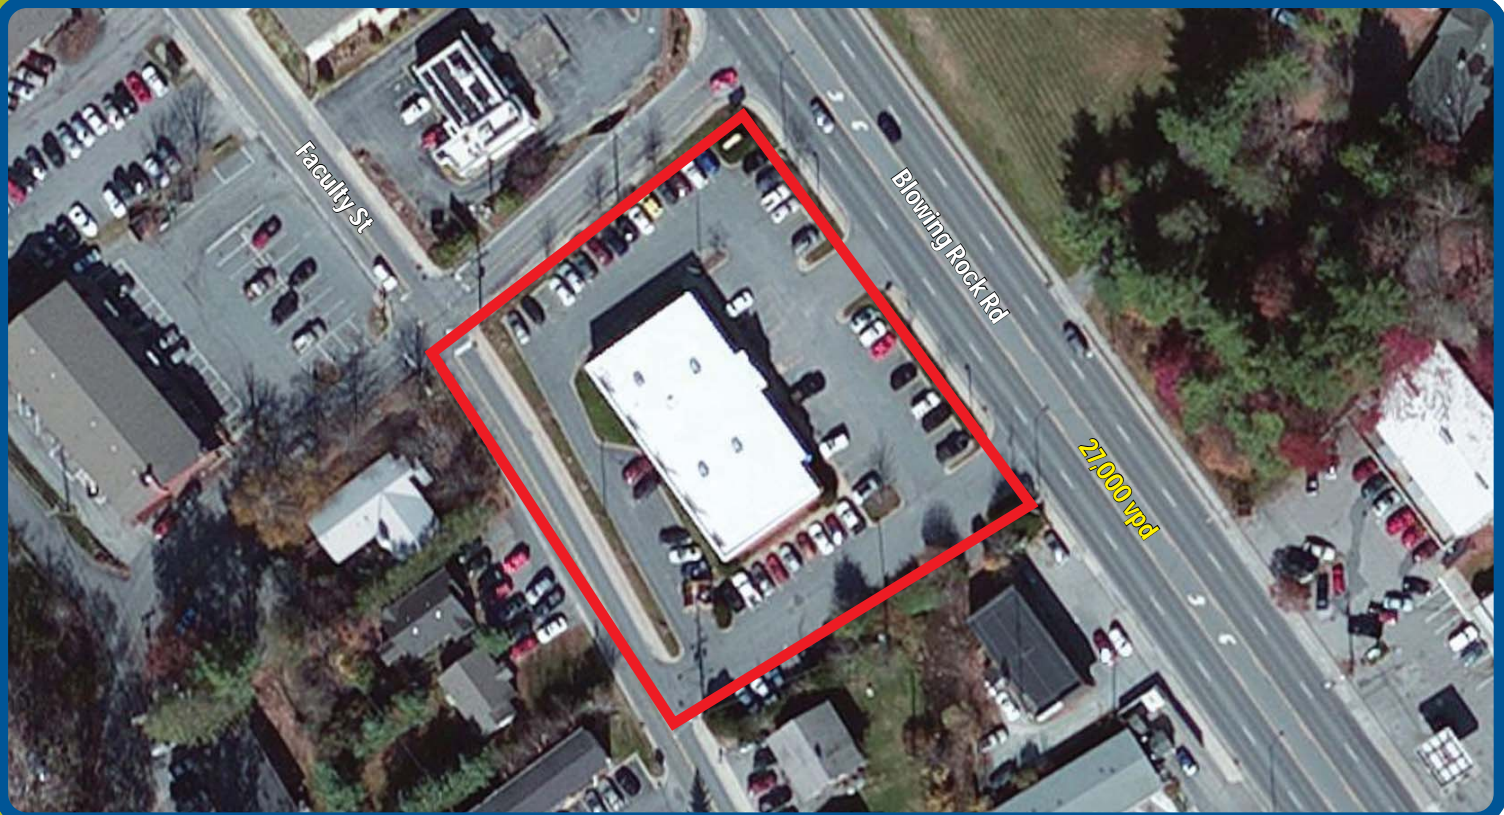

BOONE, NORTH CAROLINA

702 Blowing Rock Road

- Located less than a 1/2 mile from Appalachian State University (17,000+ students)
- Willing to subdivide, BTS or ground lease
- Strategically located on major thoroughfare

Site Acreage: 1.18 +/-
Building Sf: 7,600
Parking Spaces: 52
Drive-Thru: Possible

702 Blowing Rock	1 MILE	3 MILE	5 MILE
Est. Population	10,548	24,008	32,741
Est. Households	3,059	8,707	12,504
Median Income	\$20,176	\$23,503	\$29,453
Daytime Population	4,555	14,038	20,026